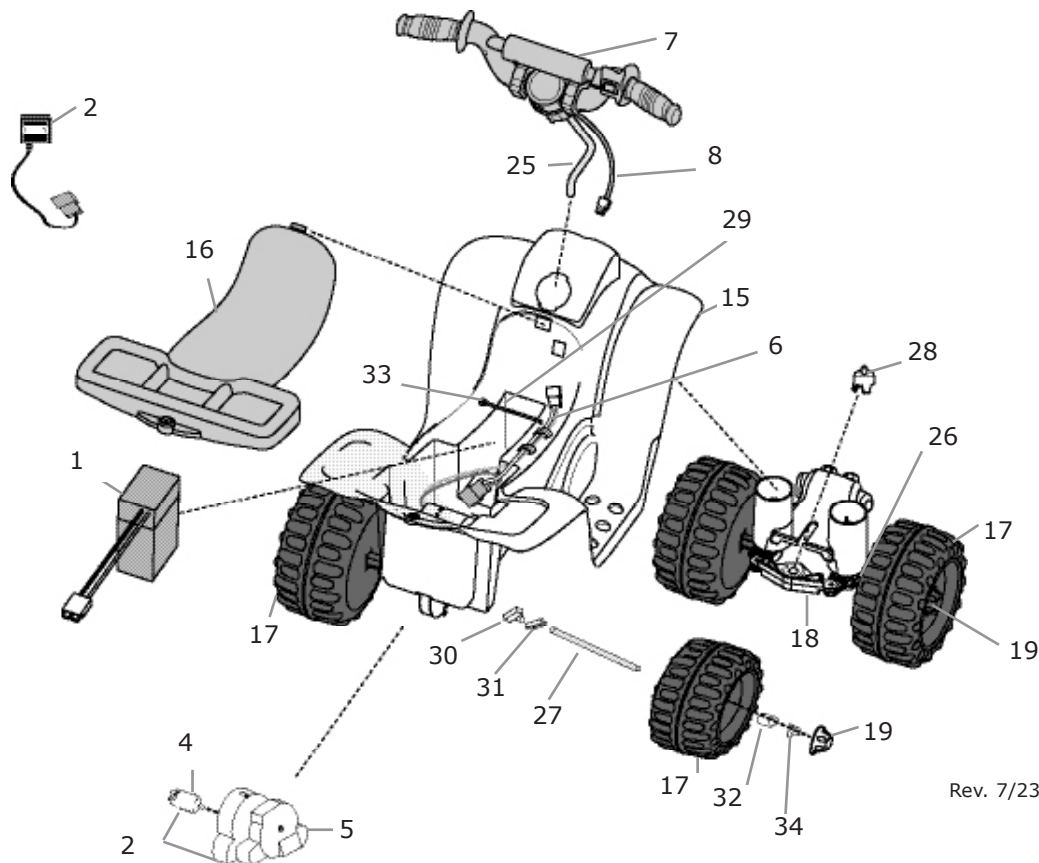

Age Range: 1-3
 Weight Limit: 40 lbs.
 Surfaces: Grass/Asphalt/Other
 Hard Surfaces
 Speed: 2 mph
 Colors: Red Body/Orange seat/
 Purple Wheels
 Intro: 2005
 Suggested Retail: 68.88
 Box Dimensions: 26.250 X 13
 X 16.375; 17 lbs
 Warranty One Year Vehicle
 6 Months Battery

J7825
 Dora Lil Quad-WALM
 PW Toddler Series
 6V 4 AMP

Rev. 7/23/2007

Item No.	Description	Part No.	Qty. Item	Part	No. Qty.	Description	No.
Working / Electrical Parts							
1.	6V 4amp Battery	00801-1230	1				
2.	6V 4amp Charger	00801-0976	1				
3.	Motor Gearbox Assy	00968-3900	1				
4.	Motor Assembly	00968-3700	1				
5.	Gearbox Assembly	00968-3800	1				
6.	Main Wiring Harness	77760-9699	1				
7.	Handlebar Assy w/harness (Includes handlebar harness/switch & steering column)	J7825-9209	1				
8.	Handlebar Harn w/Switch	77760-9799D	1				
Hardware / Metal Parts							
25.	Steering Column	77760-4539	1				
26.	Front Axle	77760-4519	2				
27.	Rear Axle	77760-4529	1				
28.	Steering Column Retainer	77760-2359	1.				
29.	Battery Retainer	74230-4129	1				
30.	Rect. Bushing w/out Ext	76920-2549	2				
31.	Wheel Bushing w/Ext	76920-2659	2				
32.	Bushing Retainer Keeper	J4030-2129	4				
33.	8 x 7/8 Trusshead Screw	0801-0228	2				
34.	.354 Cap Nut	0801-0604	8				
Plastic/Other Parts							
15.	Vehicle w/Seat	N/A	1				
16.	Seat	3800-7965	1				
17.	Wheel	J7825-2119	4				
18.	Front Wheels Assembly	J7825-9139	1				
19.	Cover Retainer Keeper	J4030-2349	4				
Parts Not Shown							
	Owner's Manual	J7825-0920	1				
	Decal Sheet	J7825-0310	1				
	PW Emblem	00801-1503	1				
	5/16 Washer	0801-0253	2				
	3/8" -16 Locknut	00905-0116	1				
	PIC Switch Pushbutton	00801-0697	1				